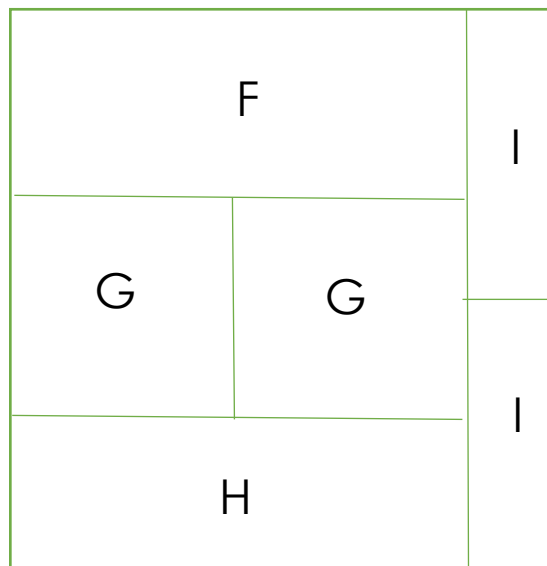

Stampin' Stack o' Cards – 6x6 Template

designed by Leonie Schroder

My templates are designed to fit a 6x6 piece of paper. Use Designer Series Paper or stamp your own 6x6 design!

- A. 1 ¾" x 1 ¾" (4.4cm x 4.4cm)
- B. 1 ¾" x 2 ½" (4.4cm x 6.3cm)
- C. ½" x 6" (1.3cm x 15.2cm)
- D. 1 7/8" x 3" (4.6cm x 7.6cm)
- E. 3" x 3 ¾" (7.6cm x 9.5cm)
- F. 2" x 5 ¼" (5cm x 13.4cm)
- G. 2 ¾" x 2 5/8" (6.2cm x 7)
- H. 1 ¼" x 5 ¼" (3.2cm x 13.4cm)
- I. ¾" x 3" (1.8cm x 7.6cm)
- J. 1 ¾" x 4" (4.4cm x 10.2cm)
- K. 3 ½" x 4" (8.9cm x 10.2cm) cut in half diagonally 1 ¼" (4.4cm) on one side and 2 ¼" (5.2cm) on the other
- L. 2" x 2" (5cm x 5cm)