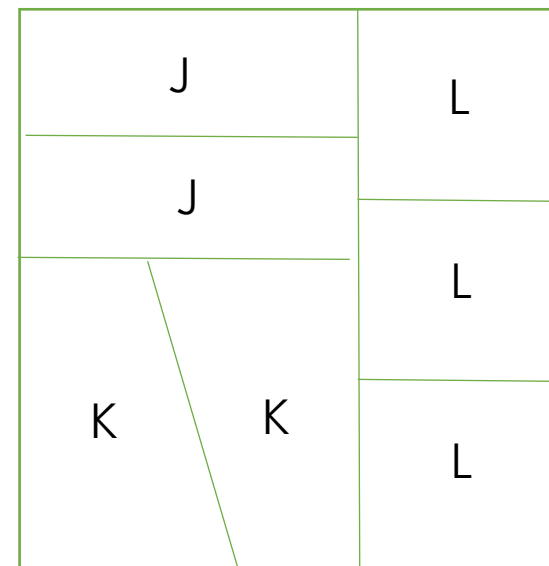

Stampin' Stack o' Cards – 6x6 Template

designed by Leonie Schroder

My templates are designed to fit a 6x6 piece of paper. Use Designer Series Paper or stamp your own 6x6 design!

- A. 1 ¾" x 1 ¾" (4.4cm x 4.4cm)
- B. 1 ¾" x 2 ½" (4.4cm x 6.3cm)
- C. ½" x 6" (1.3cm x 15.2cm)
- D. 1 7/8" x 3" (4.6cm x 7.6cm)
- E. 3" x 3 ¾" (7.6cm x 9.5cm)
- F. 2" x 5 ¼" (5cm x 13.4cm)
- G. 2 ¾" x 2 5/8" (6.2cm x 7)
- H. 1 ¼" x 5 ¼" (3.2cm x 13.4cm)
- I. ¾" x 3" (1.8cm x 7.6cm)
- J. 1 ¾" x 4" (4.4cm x 10.2cm)
- K. 3 ½" x 4" (8.9cm x 10.2cm) cut in half diagonally 1 ¼" (4.4cm) on one side and 2 ¼" (5.2cm) on the other
- L. 2" x 2" (5cm x 5cm)