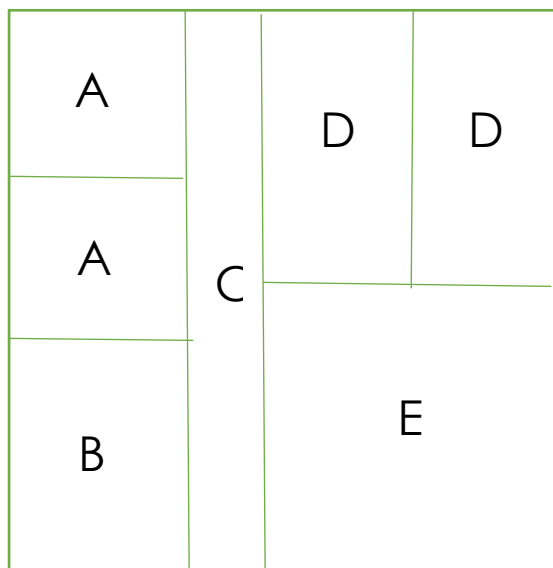

Stampin' Stack o' Cards – 6x6 Template

designed by Leonie Schroder

My templates are designed to fit a 6x6 piece of paper. Use Designer Series Paper or stamp your own 6x6 design!

- A. 1 ¾" x 1 ¾" (4.4cm x 4.4cm)
- B. 1 ¾" x 2 ½" (4.4cm x 6.3cm)
- C. ½" x 6" (1.3cm x 15.2cm)
- D. 1 7/8" x 3" (4.6cm x 7.6cm)
- E. 3" x 3 ¾" (7.6cm x 9.5cm)
- F. 2" x 5 ¼" (5cm x 13.4cm)
- G. 2 ¾" x 2 5/8" (6.2cm x 7)
- H. 1 ¼" x 5 ¼" (3.2cm x 13.4cm)
- I. ¾" x 3" (1.8cm x 7.6cm)
- J. 1 ¾" x 4" (4.4cm x 10.2cm)
- K. 3 ½" x 4" (8.9cm x 10.2cm) cut in half diagonally 1 ¼" (4.4cm) on one side and 2 ¼" (5.2cm) on the other
- L. 2" x 2" (5cm x 5cm)